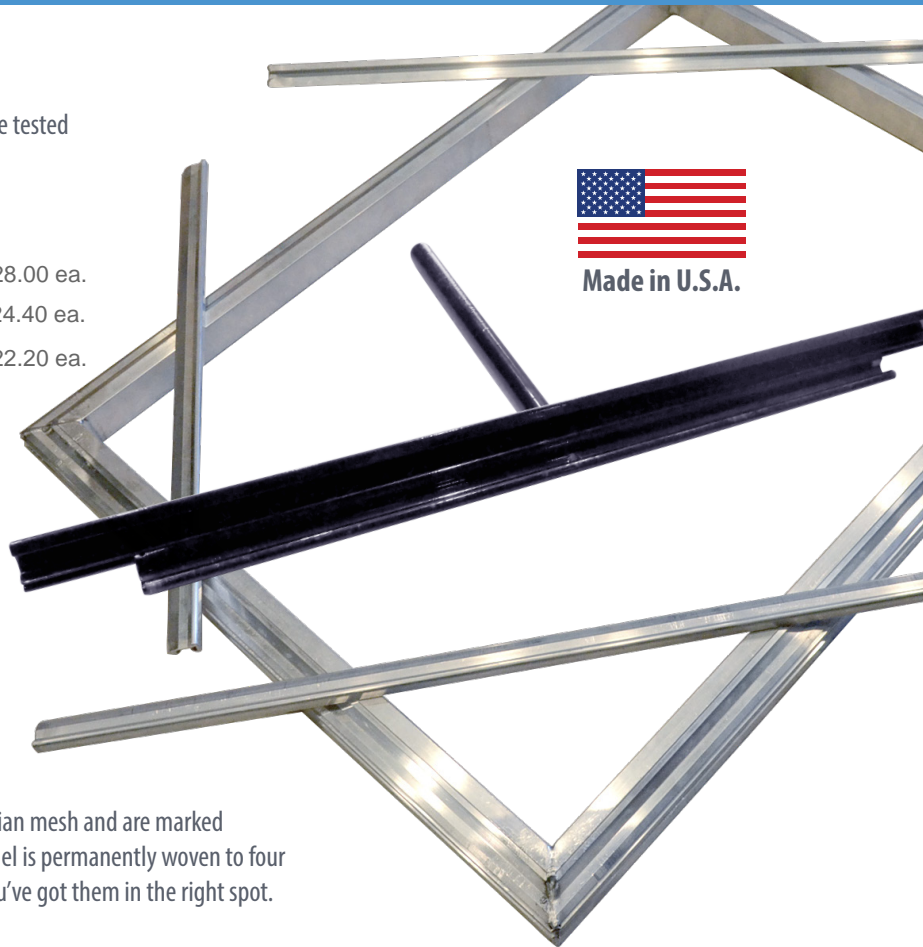

23x31 Click Frame

Click Frame (Each) - $28.00 ea.
12 Frame Bundle - $24.40 ea.
24 Frame Bundle - $22.20 ea.

Made in U.S.A.